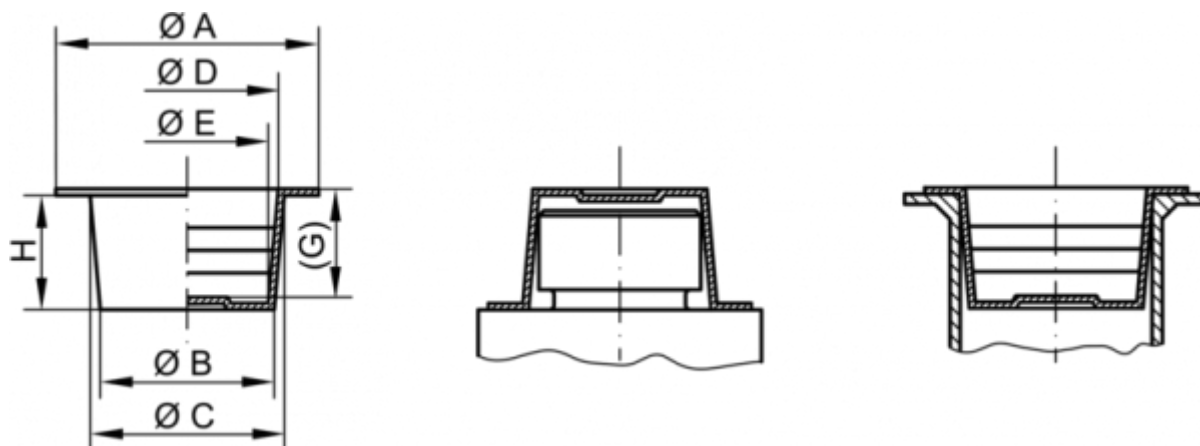

Data Sheet

Article number: 59GPN620U7B

Description: KLEE Universal plugs GPN 620 U 7 B

Measures

A = 28

B = 10.6

C = 12.4

D = 10.6

E = 8.8

G = 10

H = 11